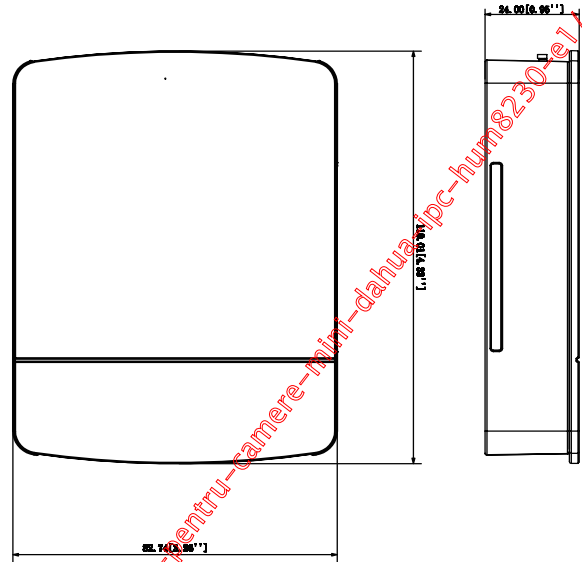

## Construction

Casing	Metal
Dimensions	110.0mm×82.7mm×24.0mm (4.33"×3.26"×0.95")
Net Weight	0.21Kg (0.46lb)
Gross Weight	0.30Kg (0.66lb)

**Ordering Information**

Type	Part Number	Description
2MP Camera Main Unit	DH-IPC-HUM8231P-E1	2MP Covert Pinhole Network Camera, Main Unit, PAL
	DH-IPC-HUM8231N-E1	2MP Covert Pinhole Network Camera, Main Unit, NTSC
	IPC-HUM8231P-E1	2MP Covert Pinhole Network Camera, Main Unit, PAL
	IPC-HUM8231N-E1	2MP Covert Pinhole Network Camera, Main Unit, NTSC
Accessories	IPC-HUM8231-L1	2MP Cylindrical Sensor Unit, Pinhole Lens with 8 meters Cable

**Dimensions (mm/inch)**

<https://www.e-camere.ro/supraveghere-video/dvr-nvr-uri/Dahua/videoserver-2mp-poe-slot-card-pentru-camere-h264-dahua-ipc-hum8230-e1/>